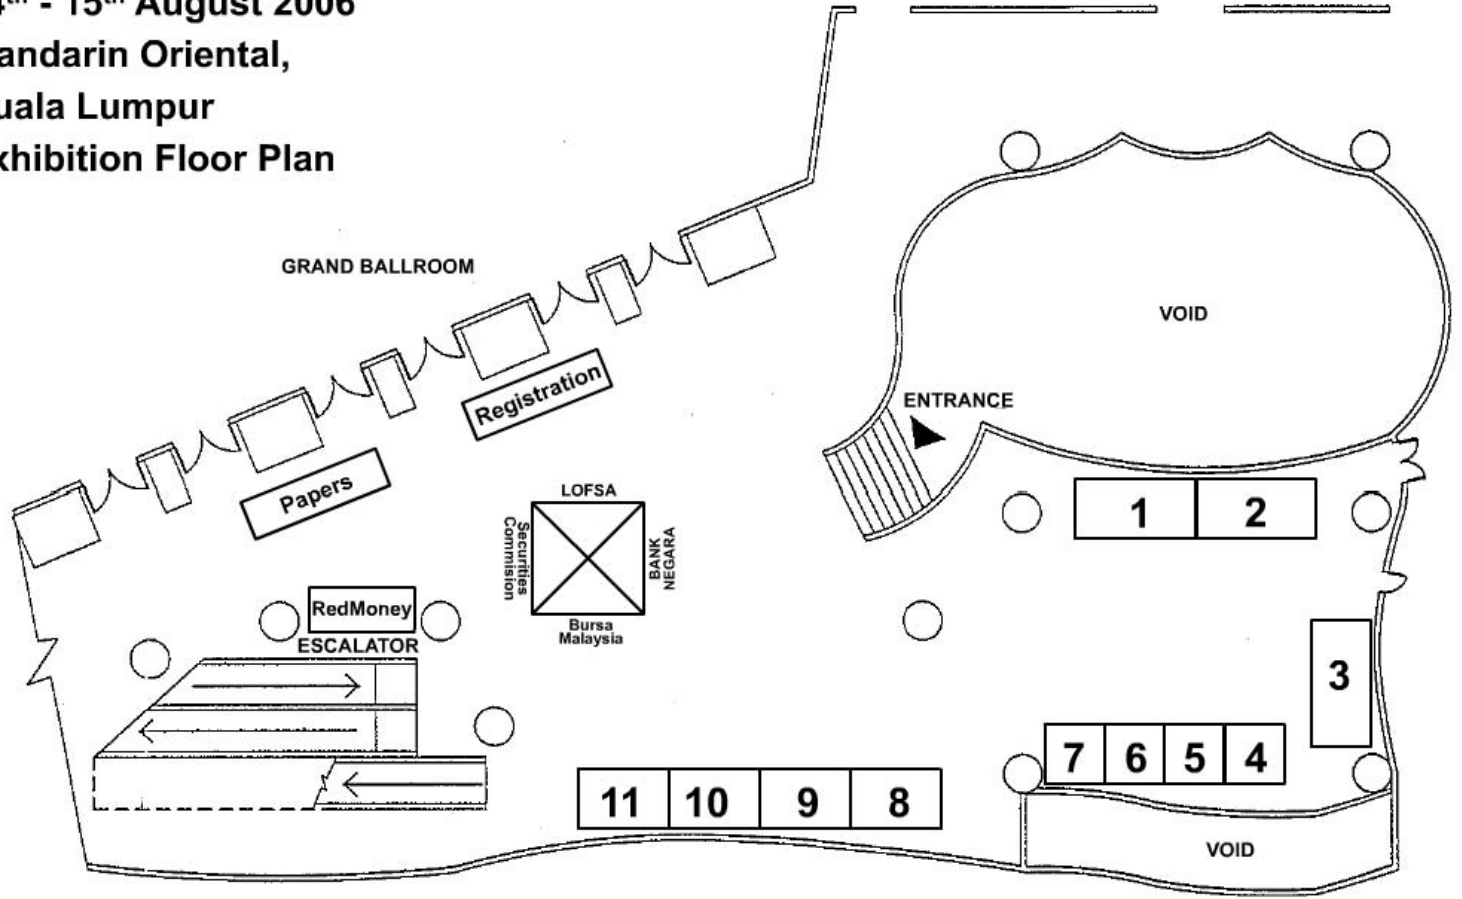

14th - 15th August 2006
Mandarin Oriental,
Kuala Lumpur
Exhibition Floor Plan

Not to scale. All stands 3m x 2m.

GRAND BALLROOM FOYER